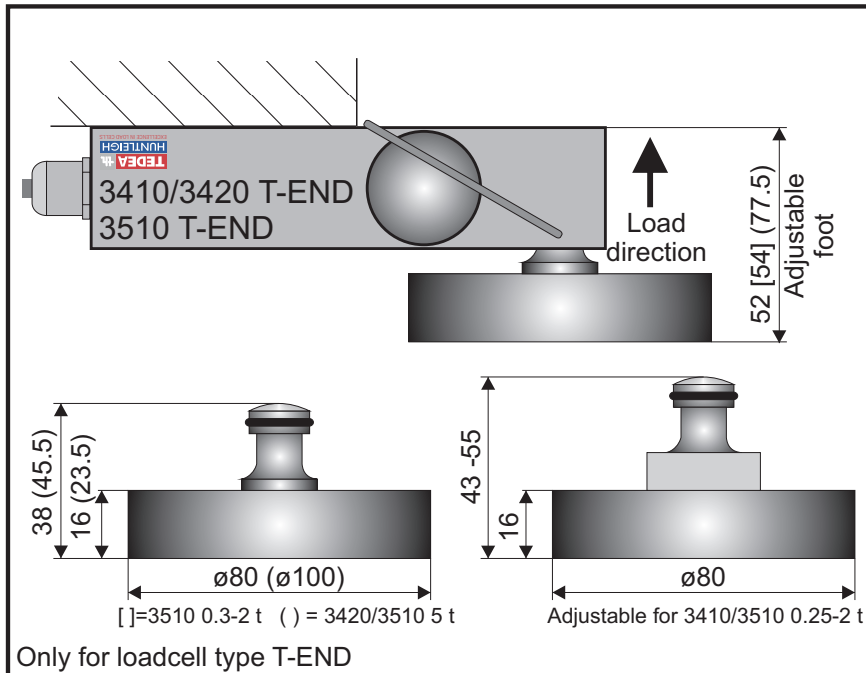

T-END FOOT

Fixed (T-END FOOT) or adjustable (Adjustable T-END FOOT) height

- Neopren rubber foot
- Fixed or adjustable
- For 3410/3420/3510
- From 0.25 t to 5 t
- Low profile
- 'Floating' mount
- Stainless steel
- Vibration damping
- Selfadjusting
- For platform scales
- For small tanks
- For loadcell T-END

T-END MOUNT

- Neopren rubber foot
- Fixed or adjustable
- For 3410/3420/3510
- From 0.25 t to 5 t
- Low profile
- 'Floating' mount
- Stainless steel
- Vibration damping
- Selfadjusting
- Simple mounting
- Tip protection
- For platform scales
- For small tanks
- For loadcell T-END