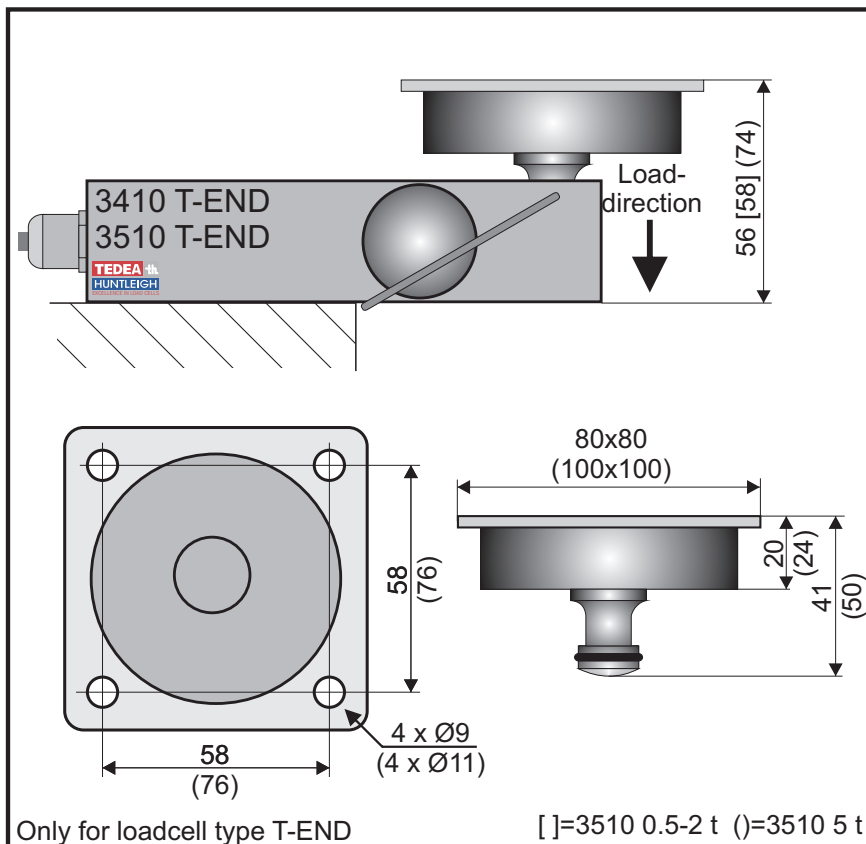

T-END FOOT

Fixed (T-END FOOT) or adjustable (Adjustable T-END FOOT) height

- Neopren rubber foot
- Fixed or adjustable
- For 3410/3420/3510
- From 0.25 t to 5 t
- Low profile
- 'Floating' mount
- Stainless steel
- Vibration damping
- Selfadjusting
- For platform scales
- For small tanks
- For loadcell T-END

T-END MOUNT

- Neopren rubber foot
- Fixed or adjustable
- For 3410/3420/3510
- From 0.25 t to 5 t
- Low profile
- 'Floating' mount
- Stainless steel
- Vibration damping
- Selfadjusting
- Simple mounting
- Tip protection
- For platform scales
- For small tanks
- For loadcell T-END